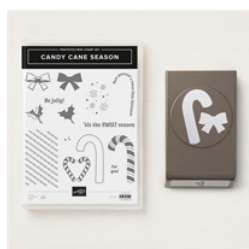

Supply List

Roberta Timmons

740-601-2396

StampwithRoberta@gmail.com

www.stampwithroberta.blogspot.com

[Candy Cane Season Photopolymer Bundle - 149927](#)

Price: \$31.50

[Whisper White 8-1/2 X 11" Cardstock - 100730](#)

Price: \$9.75

[Poppy Parade 8-1/2 X 11" Cardstock - 119793](#)

Price: \$14.00

[Santa's Workshop 12" X 12" \(30.5 X 30.5 Cm\) Specialty Designer Series Paper - 147809](#)

Price: \$14.00

[Stitched Shapes Dies - 145372](#)