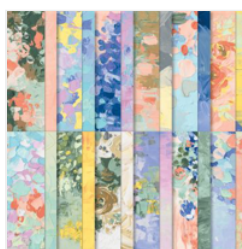

23.1.20 Adorable Owls

Supply List

Judith Patterson

judith@judithpatterson.net

www.judithpatterson.net

Adorable Owls Cling Stamp Set (English) - 160269

Shaded Summer Cling Stamp Set - 155783

Fancy Flora 6" X 6" (15.2 X 15.2 Cm) Designer Series Paper - 160413

Soft Suede 8-1/2" X 11" Cardstock - 115318

Evening Evergreen 8-1/2" X 11" Cardstock - 155574

Basic White 8-1/2" X 11" Cardstock - 159276

Tuxedo Black Memento Ink Pad - 132708

Soft Suede Stampin' Blends Combo Pack - 154906