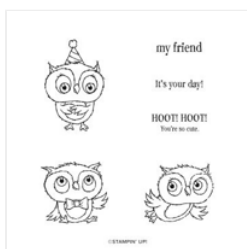

23.1.20 Adorable Owls

Supply List

Judith Patterson

judith@judithpatterson.net

www.judithpatterson.net

Adorable Owls Cling Stamp Set (English) - 160269

Shaded Summer Cling Stamp Set - 155783

Fancy Flora 6" X 6" (15.2 X 15.2 Cm) Designer Series Paper - 160413