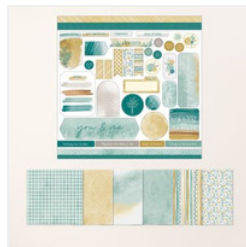

Price: \$52.00

[Spotlight On Nature Dies - 163580](#)

Price: \$35.00

[Exposed Brick 3D Embossing Folder - 161600](#)

Price: \$11.00

[Blooming Pearls - 162238](#)

Price: \$8.00

[Everyday Happiness 12" X 12" \(30.5 X 30.5 Cm\) Designer Series Paper - 166632](#)

Price: \$12.50

[Everyday Happiness 12" X 12" \(30.5 X 30.5 Cm\) Designer Series Paper & Sticker Sheet \(English\) - 166619](#)

Price: \$17.00

[Lost Lagoon 8-1/2" X 11" Cardstock - 133679](#)

Price: \$14.00