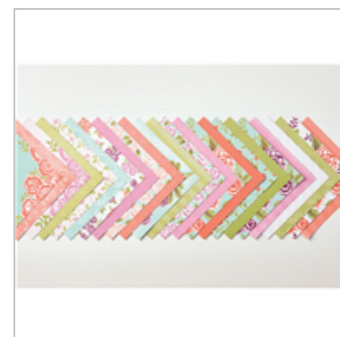

Petal Garden
Designer Series
Paper Stack

144168

$17.50