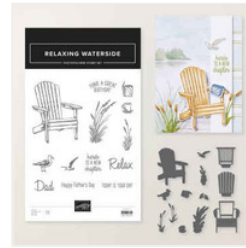

Supply List

Kat Chancellor

kat@stampartconnection.com

StampARTconnection.com

[Wild Bunch
Photopolymer
Stamp Set
\(English\) - 167987](#)

Price: \$5.00

[Splash & Relax
Bundle - 167903](#)

Price: \$44.00

[Rolling Waves
Bundle \(English\) -
167145](#)

Price: \$51.25

[Relaxing
Waterside Bundle
\(English\) - 167928](#)

Price: \$46.75

[Waterside Retreat
12" X 12" \(30.5 X
30.5 Cm\) Designer
Series Paper -
167920](#)