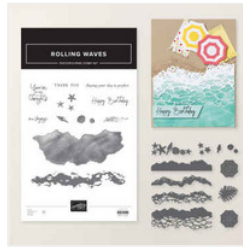

Supply List

Kat Chancellor

kat@stampartconnection.com

StampARTconnection.com

[Wild Bunch
Photopolymer
Stamp Set
\(English\) - 167987](#)

Price: \$5.00

[Splash & Relax
Bundle - 167903](#)

Price: \$44.00