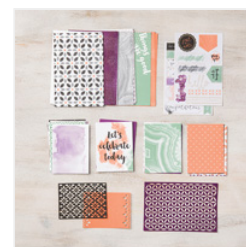

Price: \$20.00

[Faceted Dots -  
146910](#)

Price: \$6.00

[Very Vanilla 5/8"  
\(1.6 Cm\) Polka Dot  
Tulle Ribbon -  
147629](#)

Price: \$7.50

[Detailed Trio  
Punch - 146320](#)

Price: \$20.00

[Delightfully  
Detailed Laser-Cut  
Specialty Paper -  
146907](#)

Price: \$14.00

[Delightfully  
Detailed Note  
Cards & Envelopes  
- 146911](#)

Price: \$9.50

[Delightfully  
Detailed Memories  
& More Card Pack  
- 147038](#)

Price: \$10.00