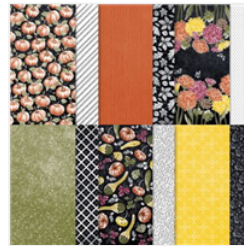

Rustic Harvest Hello with a Pop of Color

Supply List

Melissa Sepowitz
melissa@thestampingninja.com
thestampingninja.com

[Hello Harvest Bundle \(English\) - 159644](#)

Price: \$49.50

[Basic Black 8-1/2" X 11" Cardstock - 121045](#)

Price: \$14.00

[Basic White 8-1/2" X 11" Cardstock - 159276](#)

Price: \$13.00

[Rustic Harvest 12" X 12" \(30.5 X 30.5 Cm\) Designer Series Paper - 159633](#)

Price: \$12.00

[Paper Trimmer - 152392](#)

Price: \$28.00