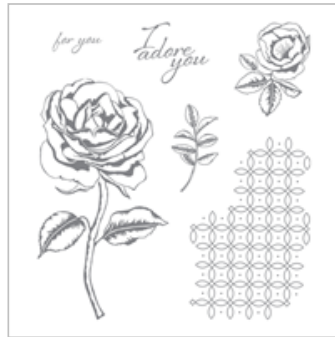

Graceful Garden
Clear-Mount Stamp

Set

143849

$26.00