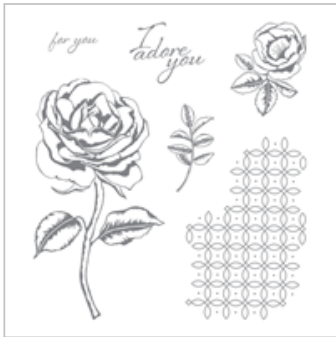

Supply List

Graceful Garden
Wood-Mount Stamp

Set

143846

\$35.00

Graceful Garden
Clear-Mount Stamp

Set

143849

\$25.00

Petal Garden
Designer Series

Paper Stack

144168

\$12.50

Whisper White 1/8"
Sheer Ribbon

144172

\$8.00