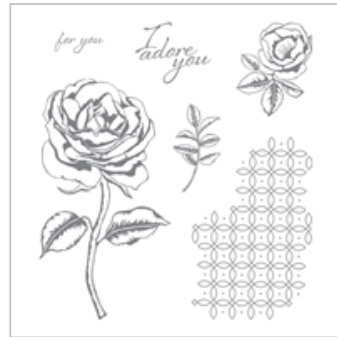

\$37.00

Graceful Garden
Clear-Mount Stamp

Set

143849

\$26.00

Petal Garden
Designer Series
Paper Stack

144168

\$12.50