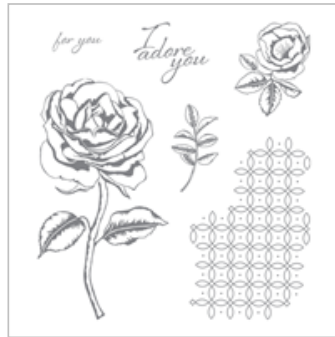

Supply List

Graceful Garden
Wood-Mount Stamp

Set

143846

\$35.00

Graceful Garden
Clear-Mount Stamp

Set

143849

\$25.00

Petal Garden
Designer Series

Paper Stack

144168

\$12.50

Whisper White 1/8"
Sheer Ribbon

144172

\$8.00