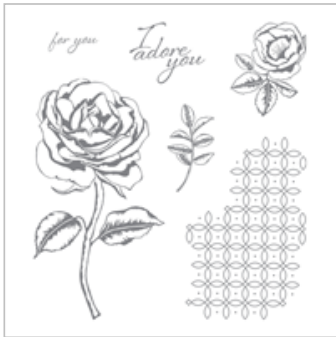

Supply List

Darlene McCallum

780.472.8200

darlene@dreamingaboutrubberstamps.com

www.dreamingaboutrubberstamps.com

Graceful Garden
Wood-Mount Stamp

Set

143846

$37.00