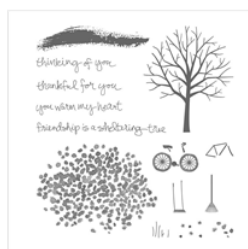

Supply List

Christi Flores

mysweetsassylife@gmail.com

<http://thesweetsassystemer.blogspot.com>

[Sheltering Tree
Photopolymer
Stamp Set -
137163](#)

Price: \$25.00

[Marbled Clear-
Mount Stamp Set -
144772](#)