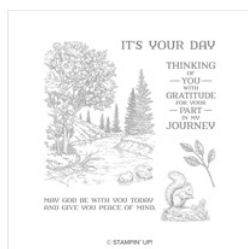

Supply List

Angel Shaver

316-377-0807

angelstamps@hotmail.com

angelstamps1.blogspot.com

[Peaceful Place Cling-Mount Stamp Set - 151339](#)

Price: \$22.00

[Rooted In Nature Cling Stamp Set \(En\) - 148217](#)