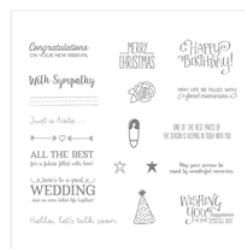

[Better Together
Clear-Mount
Stamp Set -
141736](#)

Price: $37.00