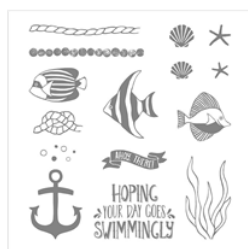

Supply List

Place Order
shelleystamps@gmail.com

[Seaside Shore
Wood-Mount
Stamp Set -
141622](#)

Price: \$29.00

[Perfectly Wrapped
Photopolymer
Stamp Set -
141960](#)

Price: \$17.00

[By The Shore
Designer Series
Paper - 141640](#)

Price: \$11.00

[Dapper Denim 8-
1/2" X 11"
Cardstock -
141414](#)

Price: \$8.00

[Peekaboo Peach
3/8" \(1 Cm\)
Ruched Ribbon -
141427](#)

Price: \$8.00

[Peekaboo Peach
Classic Stampin'
Pad - 141398](#)

Price: \$6.50