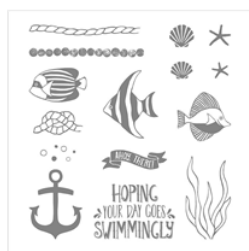

Supply List

Place Order
shelleystamps@gmail.com

Seaside Shore
Wood-Mount
Stamp Set -
141622

Price: \$29.00

Perfectly Wrapped
Photopolymer
Stamp Set -
141960

Price: \$17.00

By The Shore
Designer Series
Paper - 141640

Price: \$11.00

Dapper Denim 8-
1/2" X 11"
Cardstock -
141414

Price: \$8.00

Peekaboo Peach
3/8" (1 Cm)
Ruched Ribbon -
141427

Price: \$8.00

Peekaboo Peach
Classic Stampin'
Pad - 141398

Price: \$6.50

Marina Mist
Classic Stampin'
Pad - 126962