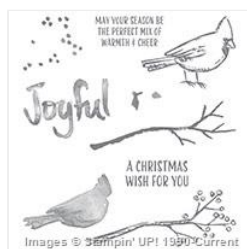

# Supply List

Place Order  
[precious78@bellsouth.net](mailto:precious78@bellsouth.net)

[Snow Place Photopolymer Bundle - 140844](#)

Price: \$45.00

[Joyful Season Stamp Set - 139770](#)

Price: \$21.00

[Lots Of Labels Framelits Dies - 138281](#)