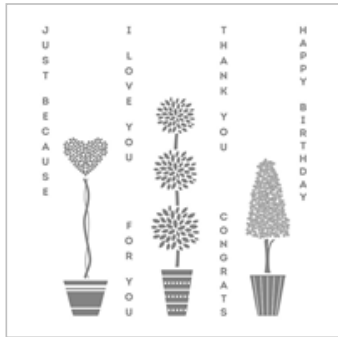

Supply List

Carol Lovenstein

carol.lovenstein@pinkstampagne.com

www.pinkstampagne.com

Vertical Greetings
Clear-Mount Stamp

Set

141876

\$19.00

Vertical Greetings
Wood-Mount Stamp

Set

141873

\$27.00

Stitched Rectangle
Dies

148551

\$35.00

Subtle Dynamic
Textured Impressions
Embossing Folder