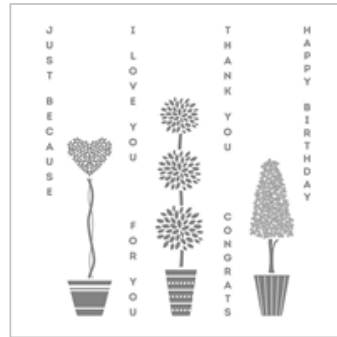

Supply List

Carol Lovenstein

carol.lovenstein@pinkstampagne.com

www.pinkstampagne.com

Vertical Greetings
Clear-Mount Stamp

Set

141876

\$19.00

Vertical Greetings
Wood-Mount Stamp

Set

141873

\$27.00

Stitched Rectangle
Dies

148551

\$35.00

Subtle Dynamic
Textured Impressions
Embossing Folder