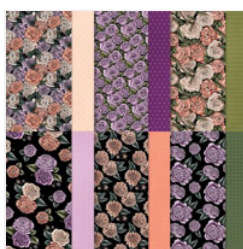

Supply List

Kim Quade
4026177955

kimgskards@gmail.com
www.kimplayswithpaper.com

[Season Of Chic
Photopolymer
Stamp Set
\(English\) - 158810](#)

Price: \$27.00

[Decorative Borders
Photopolymer
Stamp Set -
160513](#)

Price: \$23.00

[Favored Flowers
12" X 12" \(30.5 X
30.5 Cm\) Designer
Series Paper -
160833](#)

Price: \$12.00

[Petal Pink 8-1/2" X
11" Cardstock -
146985](#)

Price: \$14.00

[Evening Evergreen
8-1/2" X 11"
Cardstock -
155574](#)