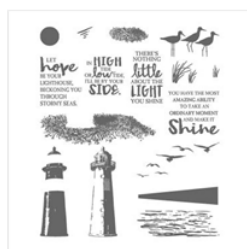

[Sheltering Tree
Photopolymer
Stamp Set -
137163](#)

Price: £23.00

[High Tide
Photopolymer
Stamp Set \(En\) -
143006](#)

Price: £24.00

[Petal Palette
Clear-Mount
Stamp Set -
145788](#)

Price: £33.00

[Layering Squares
Dies - 141708](#)

Price: £33.00

[Mango Melody A4
Cardstock -
147013](#)

Price: £8.75

[Lovely Lipstick A4
Cardstock -
146993](#)

Price: £8.25

[Whisper White A4
Cardstock -
106549](#)

Price: £9.00

[Lovely Lipstick
Classic Stampin'
Pad - 147140](#)