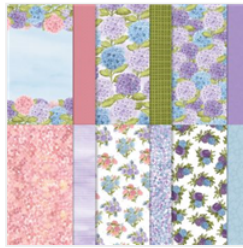

Supply List

Cheryl Hamilton

(808) 283-1643

cheryl@createwithcheryl.me

www.createwithcheryl.me

[Basic White 8-1/2" X 11" Thick Cardstock - 159229](#)

Price: \$17.00

[Seaside Spray 8-1/2" X 11" Cardstock - 150883](#)

Price: \$8.75

[Hydrangea Hill Designer Series Paper - 154570](#)

Price: \$11.50

[Basic White 8-1/2" X 11" Cardstock - 159276](#)

Price: \$13.00

[Seaside Spray Classic Stampin' Pad - 150085](#)

Price: \$7.50