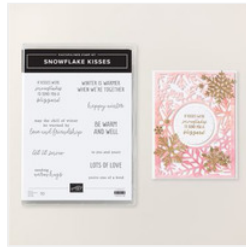

Festive Friends FWP snowman Supply List

Beth Maxwell
(414)315-4920

bethmstampz@gmail.com
<https://bethmaxwell.stampinup.net>

[Festive Friends
Bundle \(English\) -
166039](#)

Price: \$50.25

[Snowflake Kisses
Photopolymer
Stamp Set
\(English\) - 166018](#)

Price: \$18.00

[Dotted Circles 3D
Embossing Folder
- 163789](#)

Price: \$12.00

[Faceted
Snowflakes -
166077](#)

Price: \$10.00

[Basic White 8-1/2"
X 11" Thick
Cardstock -
159229](#)

Price: \$17.00

[Basic White 8-1/2"
X 11" Cardstock -
166780](#)