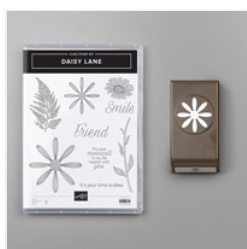

Supply List

Margaret Knight

678-910-2480

creativestampingwithMargaret@gmail.com

www.CreativeStampingwithMargaret.com

Daisy Lane Bundle
- 151118

Price: \$35.00

Seaside Spray 8-1/2" X 11" Cardstock - 150883