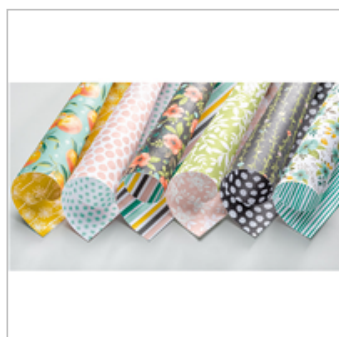

Whole Lot Of Lovely
Designer Series

Paper
144110
$11.00