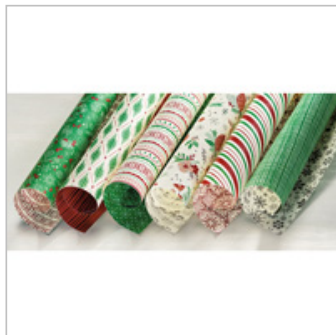

[This Christmas Designer Series Specialty Paper](#)

141628

$13.00

141708

$35.00

143537

$10.00

131262

$29.00