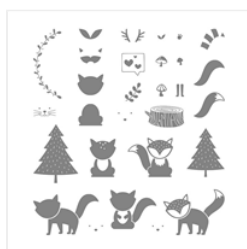

Supply List

Ann Clemmer
(530) 761-5090
ann@stamperdog.com
www.stamperdog.com

[Foxy Friends
Photopolymer
Stamp Set -
141549](#)

Price: \$27.00

[Bunch Of
Blossoms
Photopolymer
Stamp Set -
141573](#)

Price: \$21.00