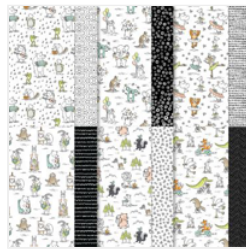

Supply List

Peggy Murwin

815-653-2216

peggymurwin@comcast.net

www.stampwithpeggy.com

[Circle Sayings
Photopolymer
Stamp Set
\(English\) - 161348](#)

Price: \$24.00

[Zoo Crew 12" X
12" \(30.5 X 30.5
Cm\) Designer
Series Paper -
161304](#)

Price: \$12.50

[Zany Zoo Dies -
161314](#)

Price: \$34.00

[Lost Lagoon 8-1/2"
X 11" Cardstock -
133679](#)

Price: \$14.00

[Basic Black 8-1/2"
X 11" Cardstock -
121045](#)

Price: \$14.00

[Basic White 8-1/2"
X 11" Cardstock -
159276](#)