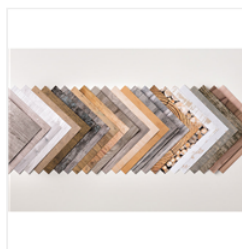

Price: \$14.00

[Granny Apple Green 8-1/2" X 11" Cardstock - 146990](#)

Price: \$14.00

[Crushed Curry 8-1/2" X 11" Cardstock - 131199](#)

Price: \$14.00

[Wood Textures Designer Series Paper Stack - 144177](#)