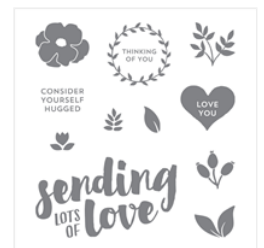

[Lots Of Love Clear-Mount Stamp Set - 143802](#)
Price: $19.00