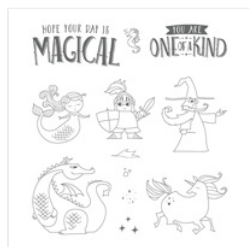

Supply List

Michelle Suit
571-217-8414

suitabl stamped@gmail.com
<http://suitabl stamped.stampinup.net>

Whisper White
Narrow Note Cards
& Envelopes -
145583

Price: \$8.00

Magical Day Clear-
Mount Stamp Set -
145857