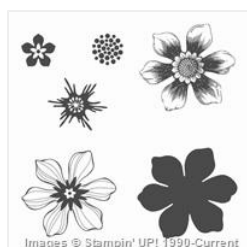

[Beautiful Bunch Wood-Mount Stamp Set - 134279](#)

Price: £25.00