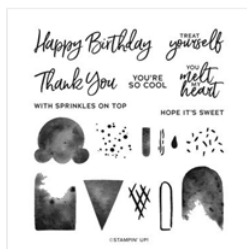

21.12.17 sweet ice cream

Supply List

Judith Patterson
judith@judithpatterson.net
www.judithpatterson.net

[Sweet Ice Cream
Photopolymer
Stamp Set
\(English\) - 158224](#)

Price: \$17.00

[Pansy Petals 12" X
12" \(30.5 X 30.5
Cm\) Designer
Series Paper -
155807](#)