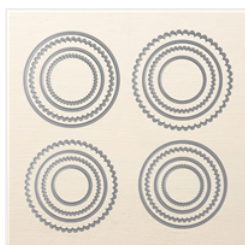

Price: £14.00

[Whisper White A4
Cardstock -
106549](#)

Price: £9.00

[See A Silhouette
Designer Series
Paper - 149443](#)

Price: £10.75

[Mossy Meadow
Classic Stampin'
Pad - 147111](#)

Price: £10.25

[Layering Circles
Dies - 141705](#)