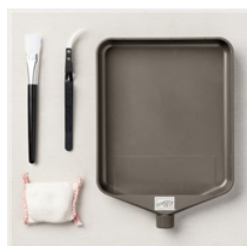

Price: \$8.50

[Basic White 8-1/2" X 11" Thick Cardstock - 159229](#)

Price: \$17.00

[Cherry Cobbler 8-1/2" X 11" Cardstock - 119685](#)

Price: \$14.00

[Embossing Additions Tool Kit - 159971](#)

Price: \$27.00