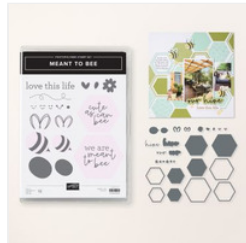

# Simple Stamping with Meant to Bee Bundle

## Supply List

Susie Wood  
(641) 660-2537

[ds52wood@gmail.com](mailto:ds52wood@gmail.com)

[www.susiewood.stampinup.net](http://www.susiewood.stampinup.net)

[Stampin' Cut & Emboss Machine - 149653](#)

Price: \$140.00

[Meant To Bee Bundle \(English\) - 167243](#)

Price: \$49.50

[Meant To Bee Dies - 166582](#)

Price: \$35.00

[Meant To Bee Photopolymer Stamp Set \(English\) - 166583](#)

Price: \$20.00

[Bee Builder Punch - 162553](#)

Price: \$26.00

[2" \(5.1 Cm\) Circle Punch - 133782](#)

Price: \$25.00

[Cute As Can Bee 12" X 12" \(30.5 X 30.5 Cm\) Designer Series Paper - 166621](#)

Price: \$12.50

[Fresh Freesia 8-1/2" X 11" Cardstock - 155613](#)