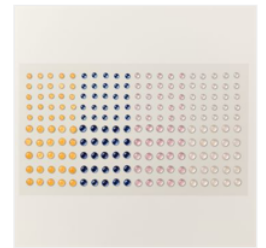

Price: \$10.00

[Dainty Flowers 12"
X 12" \(30.5 X 30.5
Cm\) Designer
Series Paper -
160834](#)

Price: \$0.00

[Baker's Twine
Essentials Pack -
155475](#)

Price: \$12.00

[Adhesive-Backed
Milky Dots -
160582](#)