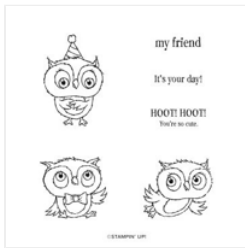

Adorable Owls Supply List

Barbara Greenlee
214-395-5586

Barbara@GreenMoonStampStudio.com
GreenMoonStampStudio.com

[Adorable Owls
Cling Stamp Set
\(English\) - 160269](#)

Price: \$0.00

[Cane Weave 3D
Embossing Folder
- 160580](#)