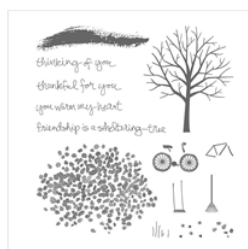

Supply List

Claudia Perry
706-587-4824

astampingteddy@gmail.com
<http://stampingincolumbusga.blogspot.com/>

[Sheltering Tree
Photopolymer
Stamp Set -
137163](#)

Price: $25.00