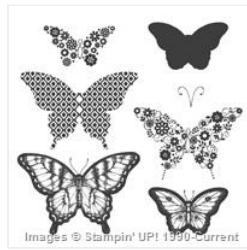

Supply List

**A Whole Lot Of
Lovely Clear-
Mount Stamp Set -
139456**
Price: \$14.00

**Papillon Potpourri
Clear-Mount
Stamp Set -
123759**
Price: \$26.00

**Basic Black
Archival Stampin'
Pad - 140931**
Price: \$12.25