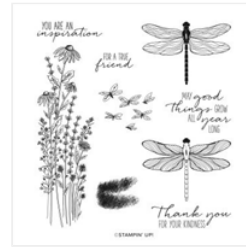

[Dragonfly Garden Cling Stamp Set - 154411](#)

Price: $23.00