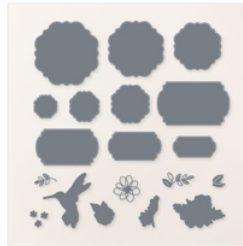

## Supply List

Polly Libby  
919-357-3781

[libbyscraftstudio@gmail.com](mailto:libbyscraftstudio@gmail.com)  
<https://libbyscraftstudio.blogspot.com/>

[Thoughtful Expressions Bundle \(English\) - 162822](#)

Price: \$55.75

[Thoughtful Expressions Cling Stamp Set \(English\) - 162815](#)

Price: \$25.00

[Thoughtful Expressions Dies - 162821](#)

Price: \$37.00

[Flight & Airy 12" X 12" \(30.5 X 30.5 Cm\) Designer Series Paper - 162977](#)