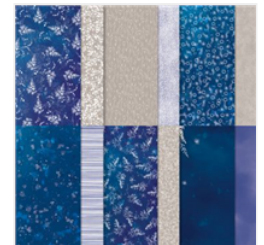

Price: \$52.00

[Stylish Shapes Dies - 159183](#)

Price: \$30.00

[Night Of Navy 8-1/2" X 11" Cardstock - 100867](#)

Price: \$14.00

[Daffodil Delight 8-1/2" X 11" Cardstock - 119683](#)

Price: \$14.00

[Bermuda Bay 8-1/2" X 11" Cardstock - 131197](#)

Price: \$9.25

[Basic White 8-1/2" X 11" Thick Cardstock - 159229](#)

Price: \$17.00

[Vellum 8-1/2" X 11" Cardstock - 101856](#)

Price: \$10.00

[Sun Prints 12" X 12" \(30.5 X 30.5 Cm\) Designer Series Paper - 158790](#)

Price: \$12.00

[Design A Daydream 12" X 12" \(30.5 X 30.5 Cm\) Host Designer Series Paper - 159161](#)

Price: \$18.00

[Night Of Navy Classic Stampin' Pad - 147110](#)

Price: \$11.00

[Daffodil Delight Classic Stampin' Pad - 147094](#)