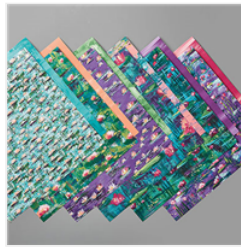

# Supply List

Tami White

[tami@stampwithtami.com](mailto:tami@stampwithtami.com)

[www.stampwithtami.com](http://www.stampwithtami.com)

[Lovely Lily Pad  
Photopolymer  
Stamp Set -  
152288](#)

Price: \$0.00

[Lily Pad Dies -  
152315](#)

Price: \$0.00

[Lily Impressions  
Designer Series  
Paper - 152284](#)

Price: \$0.00