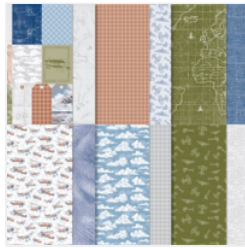

Price: \$26.00

[Take To The Sky 12" X 12" \(30.5 X 30.5 Cm\) Designer Series Paper - 163436](#)

Price: \$12.50

[Night Of Navy 8-1/2" X 11" Cardstock - 100867](#)

Price: \$14.00

[Smoky Slate 8-1/2" X 11" Cardstock - 131202](#)