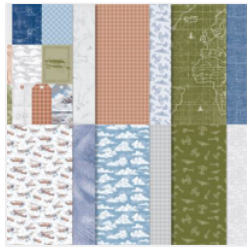

Supply List

Peggy Murwin

815-653-2216

peggymurwin@comcast.net

www.stampwithpeggy.com

Adventurous Sky
Cling Stamp Set
(English) - 163439

Price: \$26.00

Take To The Sky
12" X 12" (30.5 X
30.5 Cm) Designer
Series Paper -
163436

Price: \$12.50

Night Of Navy 8-
1/2" X 11"
Cardstock -
100867

Price: \$11.50

Smoky Slate 8-1/2"
X 11" Cardstock -
131202

Price: \$11.50

Basic White 8-1/2"
X 11" Cardstock -
159276

Price: \$13.00

Night Of Navy
Classic Stampin'
Pad - 147110