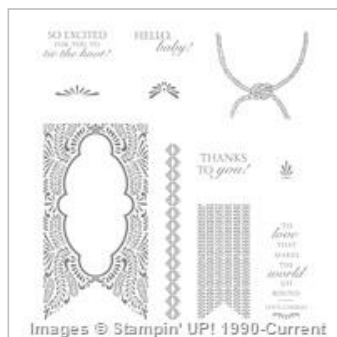

# Supply List

[Beautiful You Clear-Mount Stamp Set](#)

143637

\$28.00

[Beautiful Banners Wood-Mount Stamp Set](#)

[Set](#)

141891

\$27.00