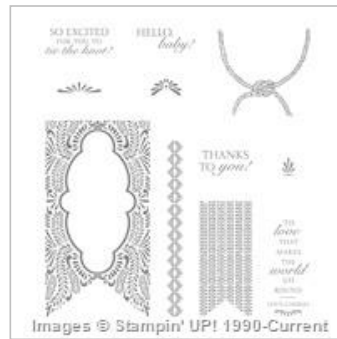

# Supply List

[Beautiful You Clear-Mount Stamp Set](#)

143637

\$28.00

[Beautiful Banners Wood-Mount Stamp Set](#)

141891  
\$27.00

[Basic Black Archival Stampin' Pad](#)

140931  
\$7.00