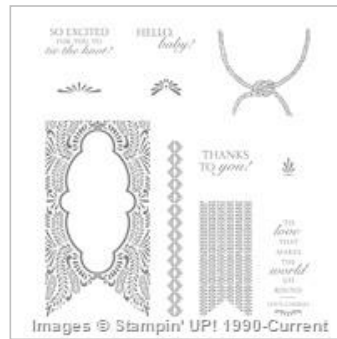

Supply List

[Beautiful You Clear-Mount Stamp Set](#)

143637

\$28.00

[Beautiful Banners Wood-Mount Stamp Set](#)

[Set](#)

141891

\$27.00