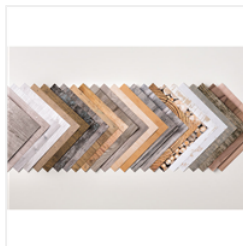

Price: \$14.00

[Whisper White 8-  
1/2" X 11"  
Cardstock -  
100730](#)

Price: \$9.75

[Berry Burst Classic  
Stampin' Pad -  
144083](#)

Price: \$6.50

[Wood Textures  
Designer Series  
Paper Stack -  
144177](#)