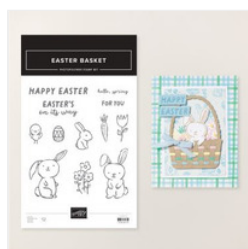

Supply List

Peggy Noe

peggy@prettypapercards.com

<http://prettypapercards.com>

[Easter Basket
Photopolymer
Stamp Set
\(English\) - 166940](#)

Price: \$19.00

[Basic White 8-1/2"
X 11" Cardstock -
166780](#)

Price: \$14.00

[Pretty In Pink 8-
1/2" X 11"
Cardstock -
163793](#)

Price: \$14.00

[Balmy Blue 8-1/2"
X 11" Cardstock -
146982](#)

Price: \$14.00

[Shy Shamrock 8-
1/2" X 11"
Cardstock -
163795](#)

Price: \$14.00

[Easter Joy 12" X
12" \(30.5 X 30.5
Cm\) Specialty
Designer Series
Paper - 166939](#)