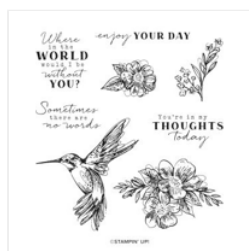

# More Dazzle Card Supply List

Polly Libby  
919-357-3781

[libbyscraftstudio@gmail.com](mailto:libbyscraftstudio@gmail.com)  
<https://libbyscraftstudio.blogspot.com/>

[Thoughtful Expressions Bundle \(English\) - 162822](#)

Price: \$55.75

[Thoughtful Expressions Cling Stamp Set \(English\) - 162815](#)

Price: \$25.00

[Thoughtful Expressions Dies - 162821](#)

Price: \$37.00

[Deckled Circles Dies - 162286](#)

Price: \$37.00

[Most Adored 12" X 12" \(30.5 X 30.5 Cm\) Specialty Designer Series Paper - 162976](#)