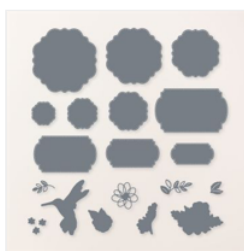

# More Dazzle Card Supply List

Polly Libby  
919-357-3781

[libbyscraftstudio@gmail.com](mailto:libbyscraftstudio@gmail.com)  
<https://libbyscraftstudio.blogspot.com/>

[Thoughtful Expressions Bundle \(English\) - 162822](#)

Price: \$55.75

[Thoughtful Expressions Cling Stamp Set \(English\) - 162815](#)

Price: \$25.00

[Thoughtful Expressions Dies - 162821](#)

Price: \$37.00

[Deckled Circles Dies - 162286](#)

Price: \$37.00

[Most Adored 12" X 12" \(30.5 X 30.5 Cm\) Specialty Designer Series Paper - 162976](#)