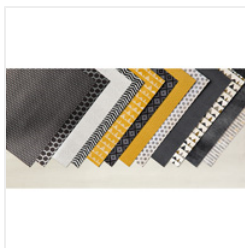

Price: \$31.00

[Whisper White 8-
1/2" X 11" Thick
Cardstock -
140272](#)

Price: \$8.25

[Basic Black 8-1/2"
X 11" Cardstock -
121045](#)

Price: \$14.00

[Serene Scenery
Designer Series
Paper Stack -
141642](#)

Price: \$10.00

[Urban
Underground
Specialty Designer
Series Paper -
142783](#)

Price: \$13.00

[Metallics Sequin
Assortment -
138390](#)

Price: \$5.00

[Fine-Tip Glue Pen
- 138309](#)

Price: \$8.00

[Precision Base
Plate - 139684](#)