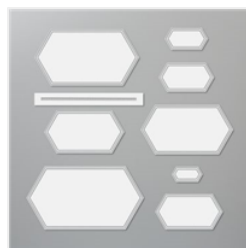

[Lovely Lipstick A4
Cardstock -
146993](#)

Price: £8.25

[Lovely Lipstick
Classic Stampin'
Pad - 147140](#)

Price: £7.00

[Butterfly Wishes
Cling Stamp Set
\(En\) - 149346](#)

Price: £21.00

[Stitched Nested
Labels Dies -
149638](#)