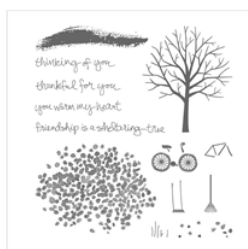

Supply List

Kim Jolley
417-396-5488

stampinartfully@gmail.com
www.stampinartfully.com

[Sheltering Tree
Photopolymer
Stamp Set -
137163](#)

Price: \$25.00

[Merry Christmas
To All
Photopolymer
Stamp Set -
147702](#)

Price: \$27.00

[Gorgeous Grape
Classic Stampin'
Pad - 147099](#)

Price: \$11.00

[Gorgeous Grape
8-1/2" X 11"
Cardstock -
146987](#)

Price: \$14.00

[Granny Apple
Green Classic
Stampin' Pad -
147095](#)

Price: \$11.00