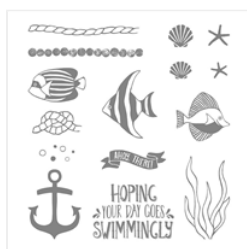

Supply List

Jennifer Gregorsky
jennifer@gregorsky.com
jennygpc.blogspot.com

[Seaside Shore
Clear-Mount
Stamp Set -
141625](#)

Price: \$21.00

[Serene Scenery
Designer Series
Paper Stack -
141642](#)

Price: \$10.00