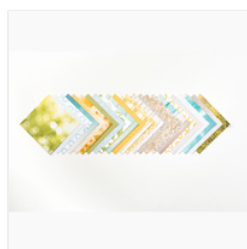

Supply List

Jennifer Gregorsky
jennifer@gregorsky.com
jennygpc.blogspot.com

[Seaside Shore
Clear-Mount
Stamp Set -
141625](#)

Price: \$21.00

[Serene Scenery
Designer Series
Paper Stack -
141642](#)

Price: \$10.00

[Crumb Cake 8-1/2"
X 11" Cardstock -
120953](#)

Price: \$14.00

[Island Indigo 8-
1/2" X 11"
Cardstock -
122923](#)

Price: \$8.00

[Whisper White 8-
1/2" X 11"
Cardstock -
100730](#)

Price: \$9.75

[2-1/2" Circle
Punch - 120906](#)