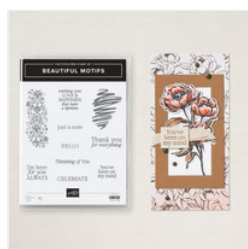

# Supply List

Peggy Noe

[peggy@prettypapercards.com](mailto:peggy@prettypapercards.com)

<http://prettypapercards.com>

[Beautiful Motifs  
Photopolymer  
Stamp Set  
\(English\) - 165198](#)

Price: \$18.00

[Gallery Blooms  
Bundle - 165213](#)

Price: \$53.00

[Beautiful Gallery 6"  
X 6" \(15.2 X 15.2  
Cm\) Designer  
Series Paper -  
165196](#)

Price: \$12.50

[Secret Sea 8-1/2"  
X 11" Cardstock -  
165624](#)

Price: \$14.00

[Basic White 8-1/2"  
X 11" Cardstock -  
166780](#)

Price: \$14.00

[Secret Sea Classic  
Stampin' Pad -  
165285](#)

Price: \$11.00

[Basic Black  
Stampin' Blends  
Combo Pack -  
154843](#)

Price: \$12.00

[Gray Granite  
Stampin' Blends  
Combo Pack -  
154886](#)